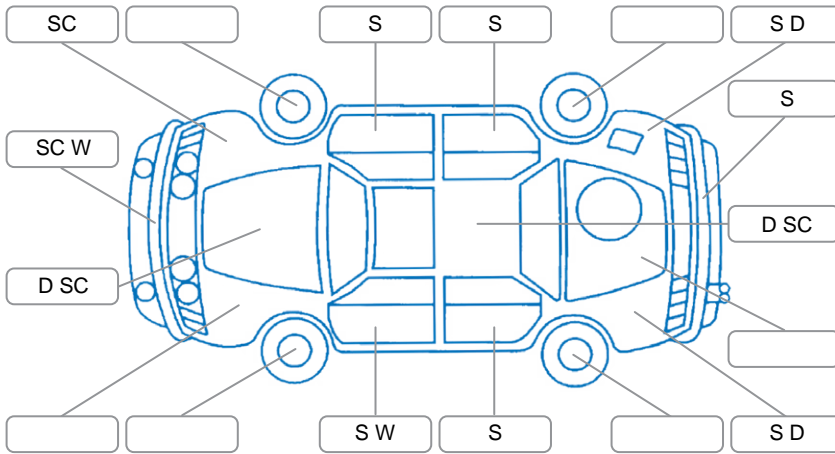

Report ID:	28,053,965	Version:	3
Created:	21 Apr 2026		

Make:	Hyundai	Model:	Ix35
Body Style:	SUV	Year:	2012
Rego No.:	GDE996	Rego Expiry:	05 Jun 2026
WoF Expiry:	29 Jan 2027	Odometer:	185,415 Kms
Good No.:	28053965	VIN:	KMHJU81VSCU428853
Next Service:	194,000	Service History:	Yes

**Key**

S = Scratch    R = Rust    C = Crack    \* = Decals    W = Significant scuffs  
 D = Dent    PT = Paint defect    P = Pin dent    SC = Stone Chips

Note: some defects and blemishes may not be displayed in the diagram