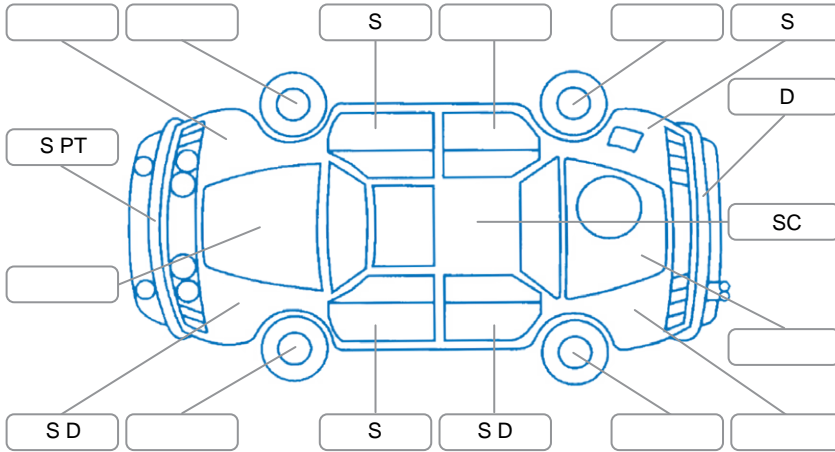

Report ID:	28,053,688	Version:	1
Created:	16 Mar 2026		

Make:	Ford	Model:	Ranger
Body Style:	Utility	Year:	2018
Rego No.:	LPR238	Rego Expiry:	31 Aug 2025
WoF Expiry:	12 Jun 2026	Odometer:	154,778 Kms
Good No.:	28053688	VIN:	MPBUMFF50JX172834
Next Service:	150000	Service History:	No

Key

S = Scratch R = Rust C = Crack * = Decals W = Significant scuffs
 D = Dent PT = Paint defect P = Pin dent SC = Stone Chips

Note: some defects and blemishes may not be displayed in the diagram

Body Inspection Comments

Left wing mirror assembly damage, windscreen stone chip inside cva, right wing mirror indicator cover crack, canopy keys missing, no canopy glass

Conditions During Body Inspection

Under Carriage and Under Bonnet Inspection Comments