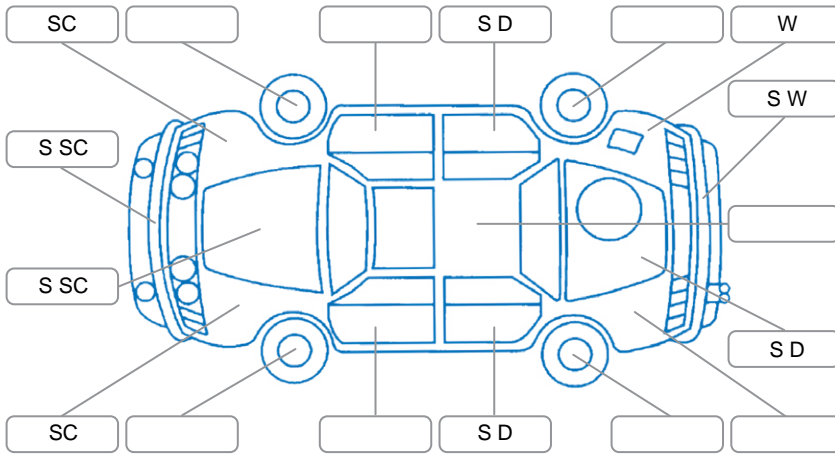

Report ID:	28,053,592	Version:	3
Created:	28 Mar 2026		

Make:	Mitsubishi	Model:	Triton
Body Style:	Utility	Year:	2021
Rego No.:	NWS796	Rego Expiry:	28 Feb 2026
WoF Expiry:	29 Nov 2026	Odometer:	89,614 Kms
Good No.:	28053592	VIN:	MMAJLKK10NH007865
Next Service:	99,000 Kms	Service History:	Yes

Key

S = Scratch R = Rust C = Crack * = Decals W = Significant scuffs
 D = Dent PT = Paint defect P = Pin dent SC = Stone Chips

Note: some defects and blemishes may not be displayed in the diagram

Body Inspection Comments