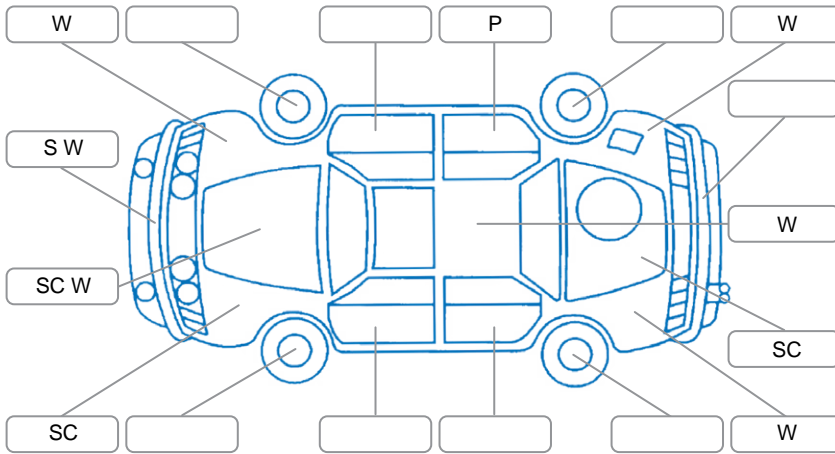

Report ID:	28,053,585	Version:	2
Created:	14 Apr 2026		

Make:	Mitsubishi	Model:	Outlander
Body Style:	SUV	Year:	2024
Rego No.:	QKZ644	Rego Expiry:	22 May 2026
WoF Expiry:	23 Feb 2027	Odometer:	45,273 Kms
Good No.:	28053585	VIN:	JMFXDGN0WPZ001643
Next Service:	45,000km	Service History:	Yes

**Key**

S = Scratch    R = Rust    C = Crack    \* = Decals    W = Significant scuffs  
 D = Dent    PT = Paint defect    P = Pin dent    SC = Stone Chips

Note: some defects and blemishes may not be displayed in the diagram

**Body Inspection Comments**

Windscreen stone chips

Conditions During Body Inspection

Dry

**Under Carriage and Under Bonnet Inspection Comments**

4 wheel drive

**Interior Comments**

Seats:	Good
Carpets:	Good
Panels:	Good
Dashboard:	Good