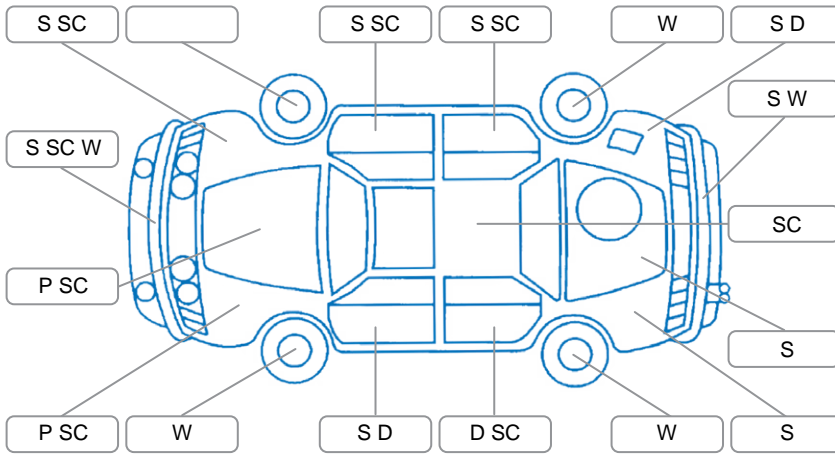

Report ID:	28,053,494	Version:	5
Created:	04 Apr 2026		

Make:	Nissan	Model:	Tiida
Body Style:	Hatchback	Year:	2008
Rego No.:	EQZ148	Rego Expiry:	29 Mar 2026
WoF Expiry:	27 Mar 2027	Odometer:	192,635 Kms
Good No.:	28053494	VIN:	JN1FBAC11A0010471
Next Service:	188,307 Kms	Service History:	No

Key
 S = Scratch R = Rust C = Crack * = Decals W = Significant scuffs
 D = Dent PT = Paint defect P = Pin dent SC = Stone Chips

Note: some defects and blemishes may not be displayed in the diagram

Body Inspection Comments

Conditions During Body Inspection: Dry

Under Carriage and Under Bonnet Inspection Comments

2WD
 Oil Leak

Interior Comments

Seats:	Wear on drivers seat
Carpets:	Average
Panels:	Good
Dashboard:	Good

General Comments