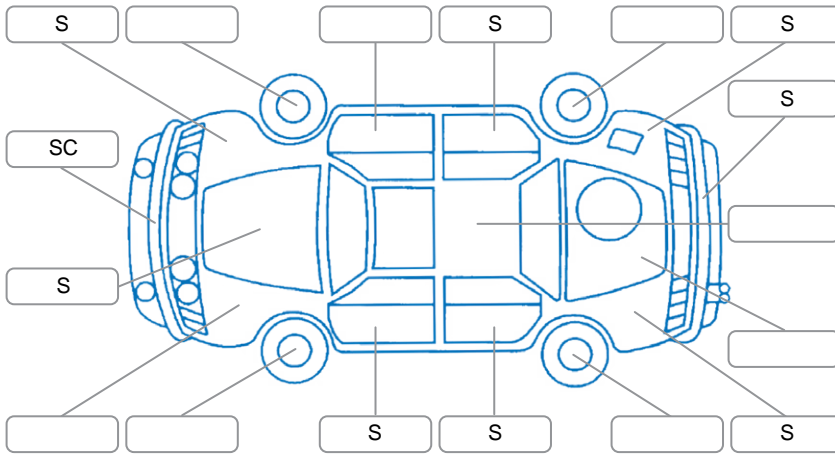

Report ID:	28,053,439	Version:	2
Created:	31 Mar 2026		

Make:	Toyota	Model:	Corolla
Body Style:	Hatchback	Year:	2016
Rego No.:	JYM248	Rego Expiry:	14 Sep 2026
WoF Expiry:	03 Apr 2027	Odometer:	116,625 Kms
Good No.:	28053439	VIN:	JTNKU3JE90J534032
Next Service:	126,000 kms	Service History:	No

Key
 S = Scratch R = Rust C = Crack * = Decals W = Significant scuffs
 D = Dent PT = Paint defect P = Pin dent SC = Stone Chips

Note: some defects and blemishes may not be displayed in the diagram

Body Inspection Comments

Left rear hubcap is cracked slightly.

Conditions During Body Inspection Dry

Under Carriage and Under Bonnet Inspection Comments

Freshly serviced.

Interior Comments

Seats:	Average
Carpets:	Average
Panels:	Average
Dashboard:	Average