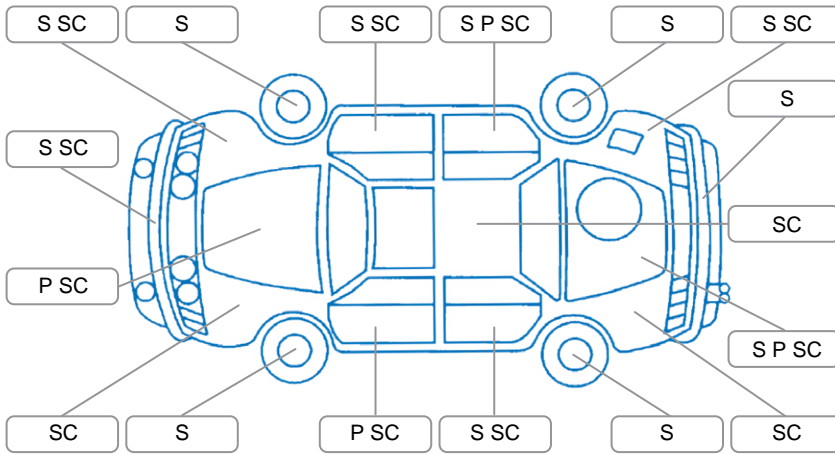

Report ID:	28,053,366	Version:	3
Created:	27 Mar 2026		

Make:	Mazda	Model:	Atenza
Body Style:	Wagon	Year:	2009
Rego No.:	QRB38	Rego Expiry:	20 Aug 2026
WoF Expiry:	03 Apr 2027	Odometer:	88,679 Kms
Good No.:	28053366	VIN:	7AT0C139X24105718
Next Service:	98, 685 Kms	Service History:	No

Key
 S = Scratch R = Rust C = Crack * = Decals W = Significant scuffs
 D = Dent PT = Paint defect P = Pin dent SC = Stone Chips

Note: some defects and blemishes may not be displayed in the diagram

Body Inspection Comments

All tyres have minor dry cracking.

Conditions During Body Inspection

Dry

Under Carriage and Under Bonnet Inspection Comments

Interior Comments

Seats:	Good
Carpets:	Good
Panels:	Average, centre console lid loose.
Dashboard:	Average, passenger side dash cracking.