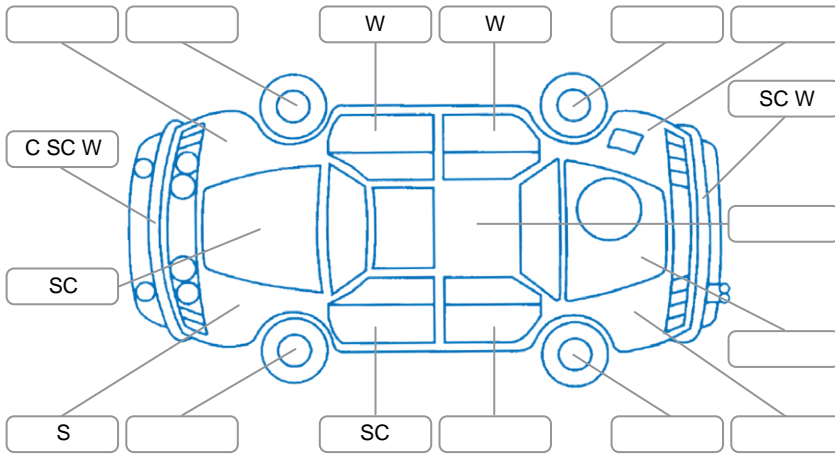

Report ID:	28,053,309	Version:	2
Created:	21 Apr 2026		

Make:	Mazda	Model:	Biante
Body Style:	Wagon	Year:	2012
Rego No.:	NFU479	Rego Expiry:	30 Sep 2025
WoF Expiry:	28 Jan 2027	Odometer:	114,774 Kms
Good No.:	28053309	VIN:	7AT0C145X21228925
Next Service:	unknown	Service History:	No

Key

S = Scratch R = Rust C = Crack * = Decals W = Significant scuffs
 D = Dent PT = Paint defect P = Pin dent SC = Stone Chips

Note: some defects and blemishes may not be displayed in the diagram

Body Inspection Comments

Conditions During Body Inspection

Under Carriage and Under Bonnet Inspection Comments

2wd

Interior Comments

Seats:	Good
Carpets:	Good
Panels:	Average
Dashboard:	Good

General Comments

Road Conditions During Test Drive	Dry		
Engine Timing Mechanism	Timing Chain		
Evidence of Cam Belt Replacement	<input type="checkbox"/> Yes	<input type="checkbox"/> No	Kms
Inspected by:	Ben Nicholson		
Published by:	Gabriel Peixoto		
Inspection Date:	31 Mar 2026		