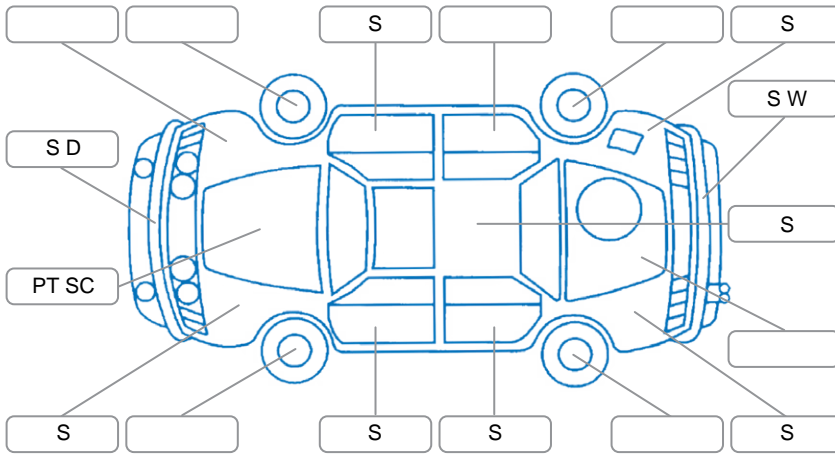

Key

S = Scratch R = Rust C = Crack * = Decals W = Significant scuffs
 D = Dent PT = Paint defect P = Pin dent SC = Stone Chips

Note: some defects and blemishes may not be displayed in the diagram

Body Inspection Comments

Conditions During Body Inspection: Dry

Under Carriage and Under Bonnet Inspection Comments

No oil leaks seen.

Interior Comments

Seats:	Poor
Carpets:	Average
Panels:	Average
Dashboard:	Average

General Comments