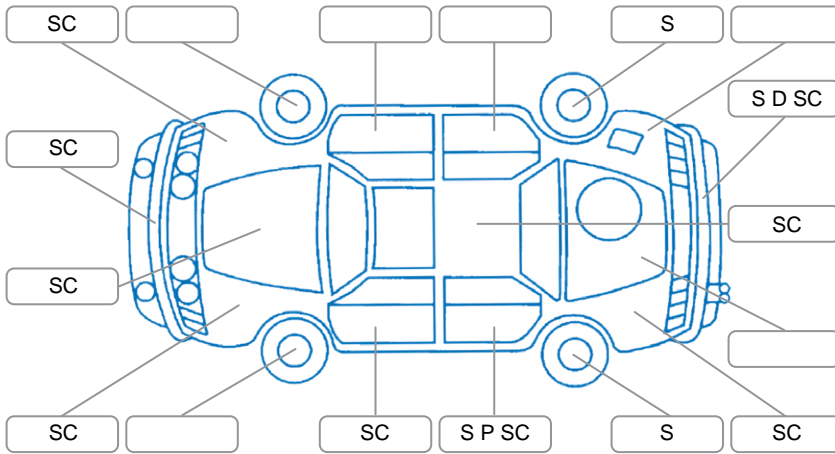

Key
 S = Scratch R = Rust C = Crack * = Decals W = Significant scuffs
 D = Dent PT = Paint defect P = Pin dent SC = Stone Chips

Note: some defects and blemishes may not be displayed in the diagram

Body Inspection Comments

Drivers side interior door trim missing
 Minor chips in windscreen

Conditions During Body Inspection Dry

Under Carriage and Under Bonnet Inspection Comments

Interior Comments

Seats:	Good
Carpets:	Good
Panels:	Good
Dashboard:	Good