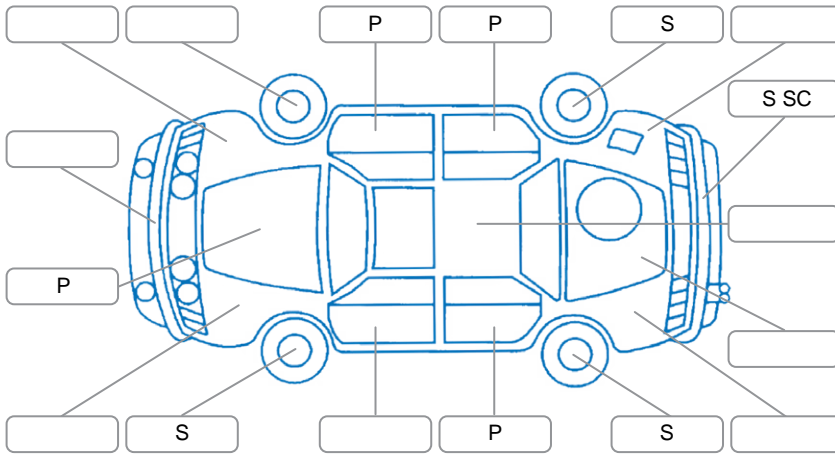

**Key**  
 S = Scratch    R = Rust    C = Crack    \* = Decals    W = Significant scuffs  
 D = Dent    PT = Paint defect    P = Pin dent    SC = Stone Chips

Note: some defects and blemishes may not be displayed in the diagram

### Body Inspection Comments

Front bar fitting poorly.

Conditions During Body Inspection    Dry