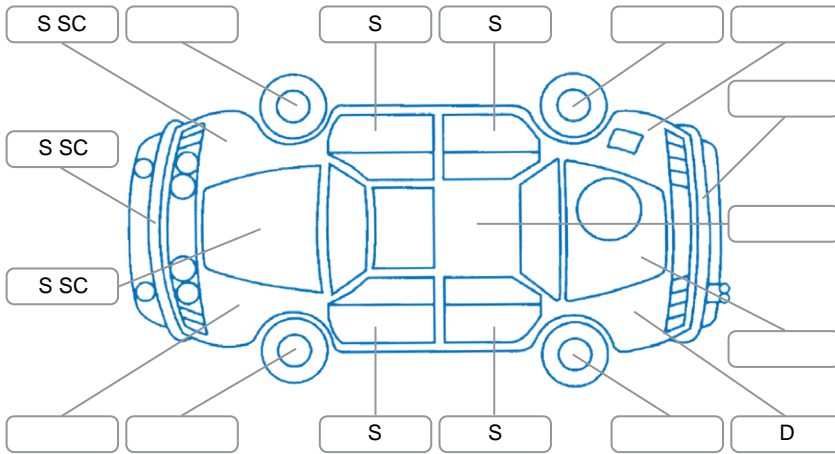

Key

S = Scratch R = Rust C = Crack * = Decals W = Significant scuffs
 D = Dent PT = Paint defect P = Pin dent SC = Stone Chips

Note: some defects and blemishes may not be displayed in the diagram

Body Inspection Comments

Conditions During Body Inspection

Dry

Under Carriage and Under Bonnet Inspection Comments

Interior Comments

Seats:	Average
Carpets:	Average
Panels:	Average
Dashboard:	Average

General Comments

Spring on compartment drivers side door catch broken