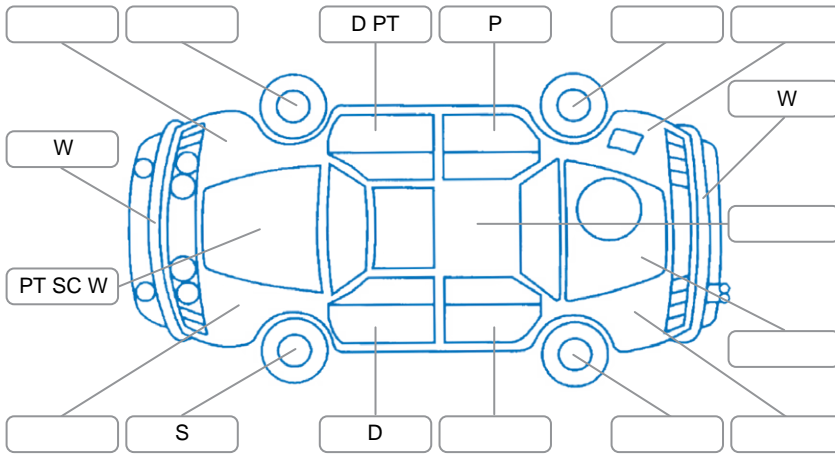

Key
 S = Scratch R = Rust C = Crack * = Decals W = Significant scuffs
 D = Dent PT = Paint defect P = Pin dent SC = Stone Chips

Note: some defects and blemishes may not be displayed in the diagram

Body Inspection Comments

Conditions During Body Inspection: Dry

Under Carriage and Under Bonnet Inspection Comments

Interior Comments

Seats:	Good
Carpets:	Good
Panels:	Good
Dashboard:	Good

General Comments

Road Conditions During Test Drive	Dry	
Engine Timing Mechanism	Timing Chain	
Evidence of Cam Belt Replacement	<input type="checkbox"/> Yes <input type="checkbox"/> No	Kms
Inspected by:	Haden Brown	
Published by:	Harry Dodds	
Inspection Date:	16 Mar 2026	