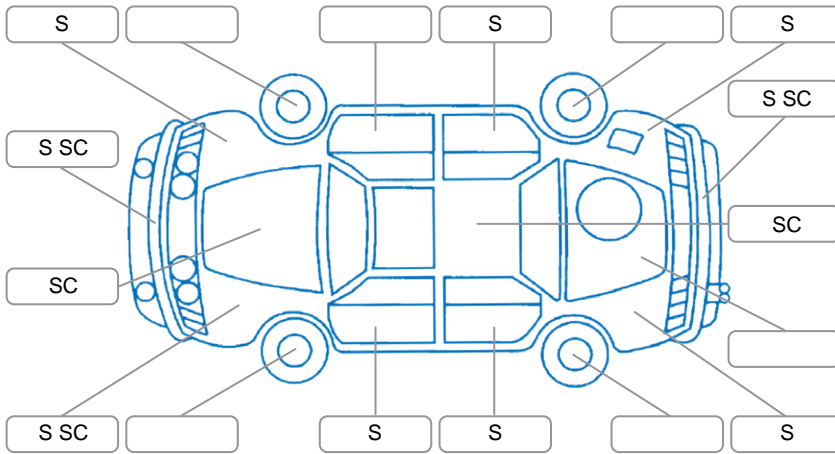

Report ID:	28,052,861	Version:	1
Created:	26 Mar 2026		

Make:	Hyundai	Model:	Ix35
Body Style:	SUV	Year:	2013
Rego No.:	GUZ854	Rego Expiry:	10 Feb 2026
WoF Expiry:	06 Mar 2027	Odometer:	268,109 Kms
Good No.:	28052861	VIN:	KMHJU81VSDU701599
Next Service:	278113	Service History:	No

Key

S = Scratch R = Rust C = Crack * = Decals W = Significant scuffs
 D = Dent PT = Paint defect P = Pin dent SC = Stone Chips

Note: some defects and blemishes may not be displayed in the diagram

Body Inspection Comments

Minor stonechips on windscreen

Conditions During Body Inspection

Dry

Under Carriage and Under Bonnet Inspection Comments

All wheel drive

Interior Comments

Seats:	Good
Carpets:	Good
Panels:	Good
Dashboard:	Good