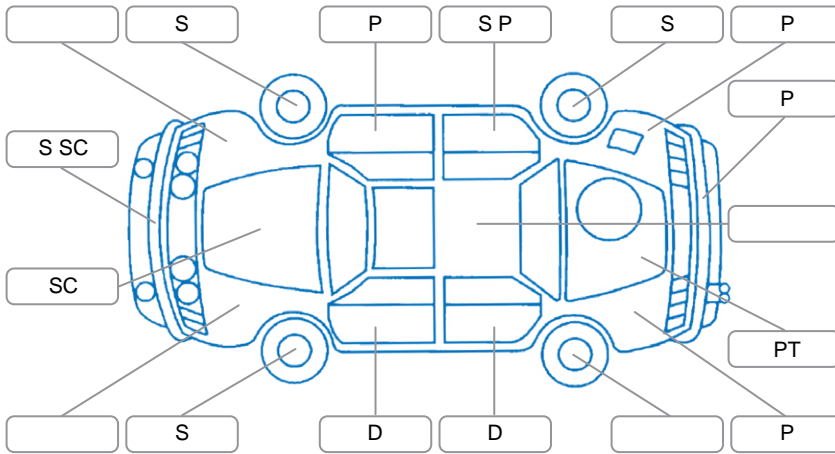

Report ID:	28,052,842	Version:	1
Created:	27 Mar 2026		

Make:	Subaru	Model:	Legacy
Body Style:	Wagon	Year:	2006
Rego No.:	KRQ150	Rego Expiry:	02 Jul 2026
WoF Expiry:	24 Nov 2026	Odometer:	234,285 Kms
Good No.:	28052842	VIN:	7AT0GF0BX17106027
Next Service:	230,000kms	Service History:	No

**Key**  
 S = Scratch    R = Rust    C = Crack    \* = Decals    W = Significant scuffs  
 D = Dent    PT = Paint defect    P = Pin dent    SC = Stone Chips

Note: some defects and blemishes may not be displayed in the diagram