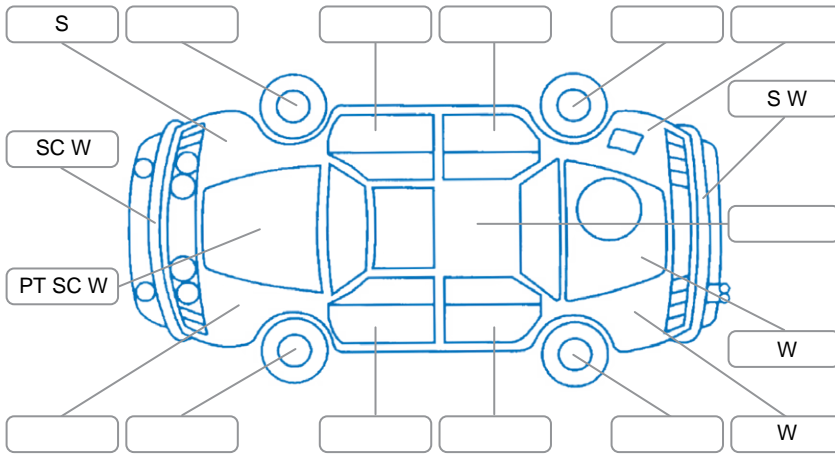

Key
 S = Scratch R = Rust C = Crack * = Decals W = Significant scuffs
 D = Dent PT = Paint defect P = Pin dent SC = Stone Chips

Note: some defects and blemishes may not be displayed in the diagram

Body Inspection Comments

Conditions During Body Inspection: Dry

Under Carriage and Under Bonnet Inspection Comments

Interior Comments

Seats:	Good
Carpets:	Good
Panels:	Good
Dashboard:	Good

General Comments

4WD.

Road Conditions During Test Drive	Dry	
Engine Timing Mechanism	Timing Chain	
Evidence of Cam Belt Replacement	<input type="checkbox"/> Yes <input type="checkbox"/> No	Kms
Inspected by:	Haden Brown	
Published by:	Cody O'Neill	
Inspection Date:	15 Mar 2026	