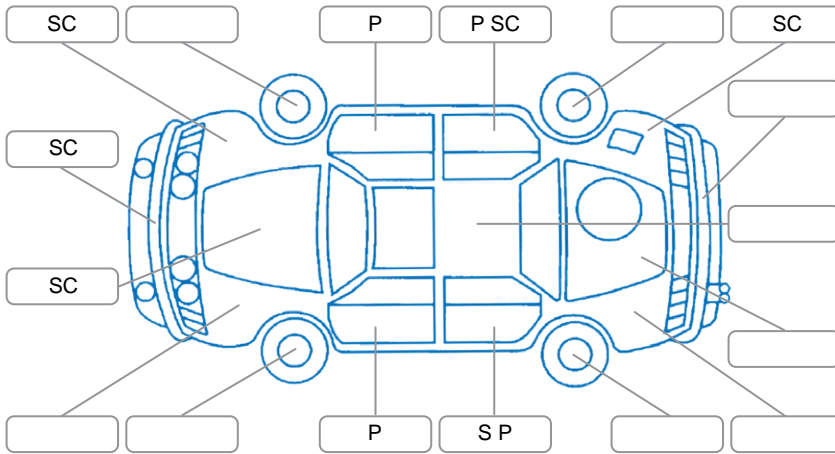

**Key**

S = Scratch    R = Rust    C = Crack    \* = Decals    W = Significant scuffs  
 D = Dent    PT = Paint defect    P = Pin dent    SC = Stone Chips

Note: some defects and blemishes may not be displayed in the diagram

**Body Inspection Comments**

Stone chips in windscreen.

Conditions During Body Inspection

Dry

**Under Carriage and Under Bonnet Inspection Comments**

**Interior Comments**

Seats: average, wear and tear drivers seat.