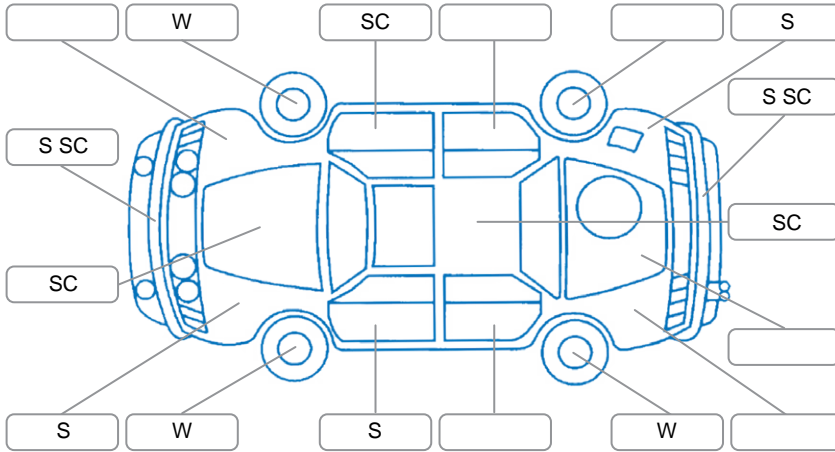

Report ID:	28,052,605	Version:	1
Created:	24 Mar 2026		

Make:	Mercedes-Benz	Model:	A-Class
Body Style:	Sedan	Year:	2014
Rego No.:	HLY329	Rego Expiry:	09 Apr 2026
WoF Expiry:	06 Apr 2027	Odometer:	145,312 Kms
Good No.:	28052605	VIN:	WDD1760432V010070
Next Service:	155332	Service History:	No

Key

S = Scratch R = Rust C = Crack * = Decals W = Significant scuffs
 D = Dent PT = Paint defect P = Pin dent SC = Stone Chips

Note: some defects and blemishes may not be displayed in the diagram

Body Inspection Comments

Minor stonechips on windscreen

Conditions During Body Inspection

Dry

Under Carriage and Under Bonnet Inspection Comments

Front wheel drive

Interior Comments

Seats:	Good
Carpets:	Good
Panels:	Good
Dashboard:	Good