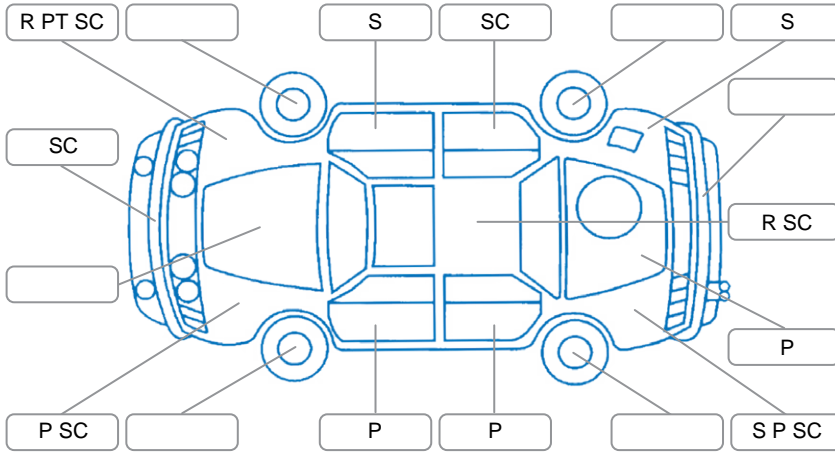

Report ID:	28,052,583	Version:	2
Created:	26 Mar 2026		

Make:	Nissan	Model:	Navara
Body Style:	Utility	Year:	2022
Rego No.:	PBU624	Rego Expiry:	15 May 2026
WoF Expiry:	20 Mar 2027	Odometer:	151,857 Kms
Good No.:	28052583	VIN:	MNTCBND23A0016155
Next Service:	166,800Kms	Service History:	Yes

Key

S = Scratch R = Rust C = Crack * = Decals W = Significant scuffs
 D = Dent PT = Paint defect P = Pin dent SC = Stone Chips

Note: some defects and blemishes may not be displayed in the diagram

Body Inspection Comments

Right C pillar pin dented
 Minor damage to running boards

Conditions During Body Inspection Dry

Under Carriage and Under Bonnet Inspection Comments

Underbody oxidation

Interior Comments

Seats:	Average
Carpets:	Average
Panels:	Average
Dashboard:	Average