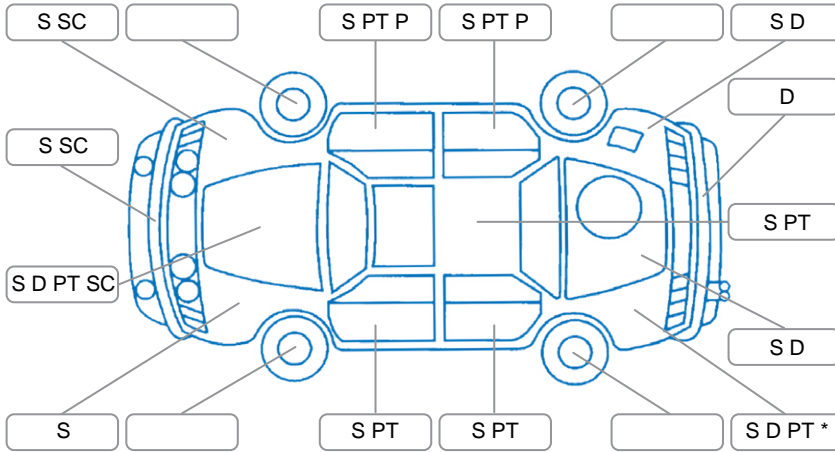

Report ID:	28,052,452	Version:	2
Created:	07 Apr 2026		

Make:	Mitsubishi	Model:	Triton
Body Style:	Utility	Year:	2014
Rego No.:	HFT967	Rego Expiry:	27 Jul 2026
WoF Expiry:	06 Jun 2026	Odometer:	372,840 Kms
Good No.:	28052452	VIN:	MMAJNKB40ED007250
Next Service:	380000	Service History:	No

Key

S = Scratch R = Rust C = Crack * = Decals W = Significant scuffs
 D = Dent PT = Paint defect P = Pin dent SC = Stone Chips

Note: some defects and blemishes may not be displayed in the diagram

Body Inspection Comments

Nudge bar front bumper, both sill side steps have surface rust

Conditions During Body Inspection

Dry

Under Carriage and Under Bonnet Inspection Comments

Interior Comments

Seats: RF seat base vinyl cracked worn,