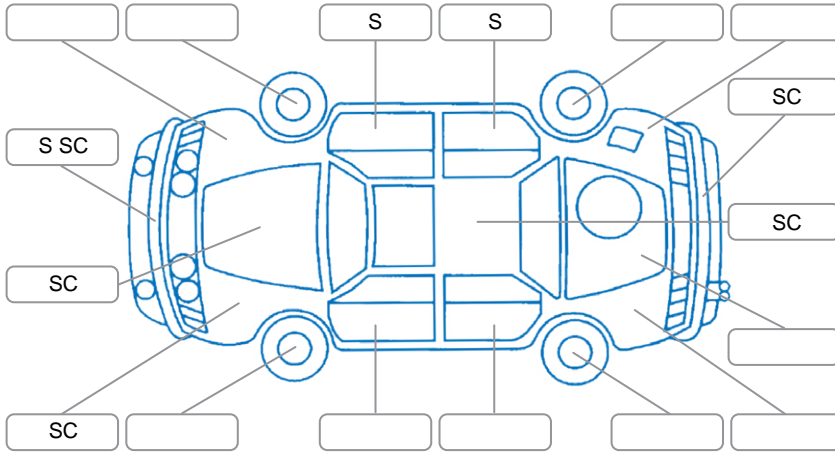

Report ID:	28,052,434	Version:	1
Created:	27 Mar 2026		

Make:	Hyundai	Model:	I30
Body Style:	Hatchback	Year:	2013
Rego No.:	GWD876	Rego Expiry:	10 May 2026
WoF Expiry:	10 Apr 2027	Odometer:	189,525 Kms
Good No.:	28052434	VIN:	KMHD251ELDU106512
Next Service:	199525	Service History:	No

Key

S = Scratch R = Rust C = Crack * = Decals W = Significant scuffs
 D = Dent PT = Paint defect P = Pin dent SC = Stone Chips

Note: some defects and blemishes may not be displayed in the diagram

Body Inspection Comments