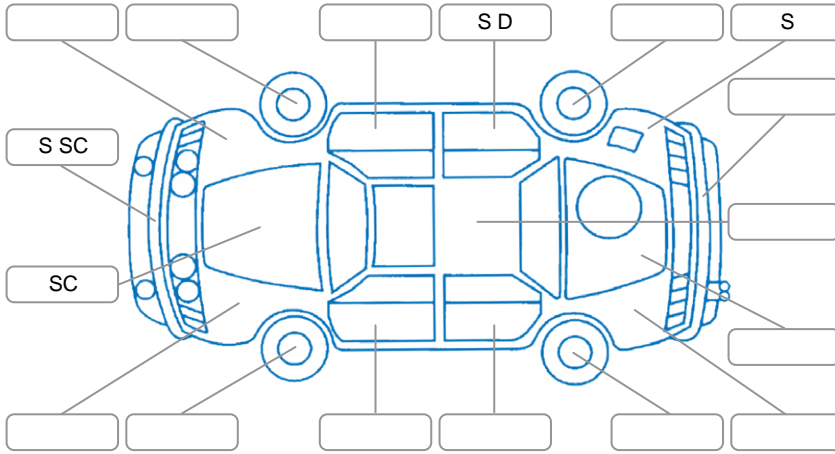

Report ID:	28,052,389	Version:	2
Created:	02 Jun 2026		

Make:	Fiat	Model:	Punto
Body Style:	Hatchback	Year:	2015
Rego No.:	JJP610	Rego Expiry:	27 Jun 2026
WoF Expiry:	16 Jun 2027	Odometer:	58,468 Kms
Good No.:	28052389	VIN:	ZFA19900000979110
Next Service:	68,000	Service History:	Yes

Key

S = Scratch R = Rust C = Crack * = Decals W = Significant scuffs
 D = Dent PT = Paint defect P = Pin dent SC = Stone Chips

Note: some defects and blemishes may not be displayed in the diagram

Body Inspection Comments