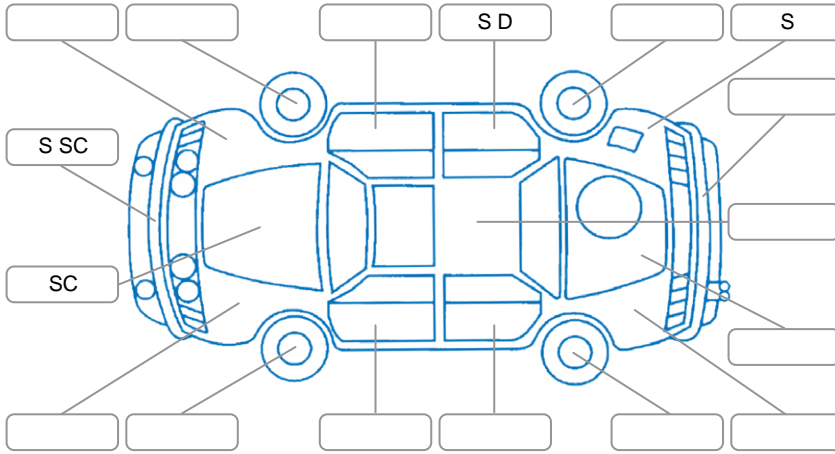

Report ID:	28,052,389	Version:	1
Created:	27 Mar 2026		

Make:	Fiat	Model:	Punto
Body Style:	Hatchback	Year:	2015
Rego No.:	JJP610	Rego Expiry:	27 Jun 2026
WoF Expiry:	15 Aug 2026	Odometer:	58,467 Kms
Good No.:	28052389	VIN:	ZFA19900000979110
Next Service:	68,000	Service History:	Yes

**Key**

S = Scratch    R = Rust    C = Crack    \* = Decals    W = Significant scuffs  
 D = Dent    PT = Paint defect    P = Pin dent    SC = Stone Chips

Note: some defects and blemishes may not be displayed in the diagram