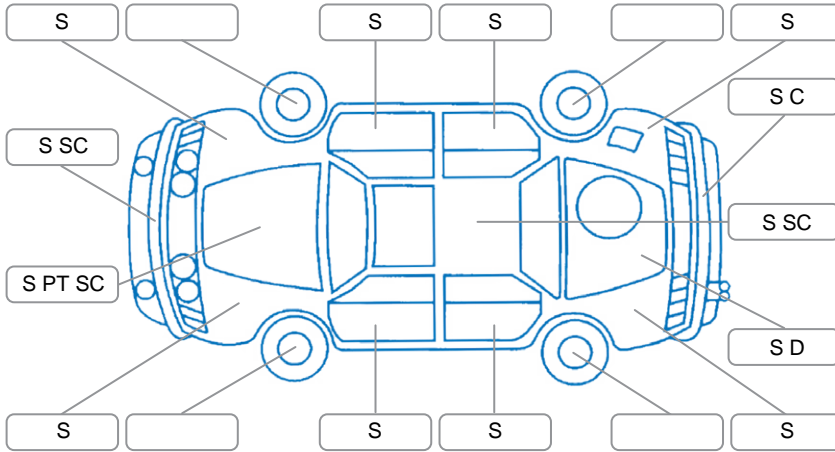

Report ID:	28,052,343	Version:	1
Created:	16 Apr 2026		

Make:	Holden	Model:	Cruze
Body Style:	Wagon	Year:	2003
Rego No.:	BJM680	Rego Expiry:	01 Apr 2026
WoF Expiry:	11 Dec 2026	Odometer:	172,330 Kms
Good No.:	28052343	VIN:	JSAGHY81S00101499
Next Service:	182,000	Service History:	Yes

Key

S = Scratch R = Rust C = Crack * = Decals W = Significant scuffs
 D = Dent PT = Paint defect P = Pin dent SC = Stone Chips

Note: some defects and blemishes may not be displayed in the diagram

Body Inspection Comments

Passenger side from bumper trim

Conditions During Body Inspection

Wet

Under Carriage and Under Bonnet Inspection Comments

Interior Comments

Seats:	Average
Carpets:	Average
Panels:	Average
Dashboard:	Average