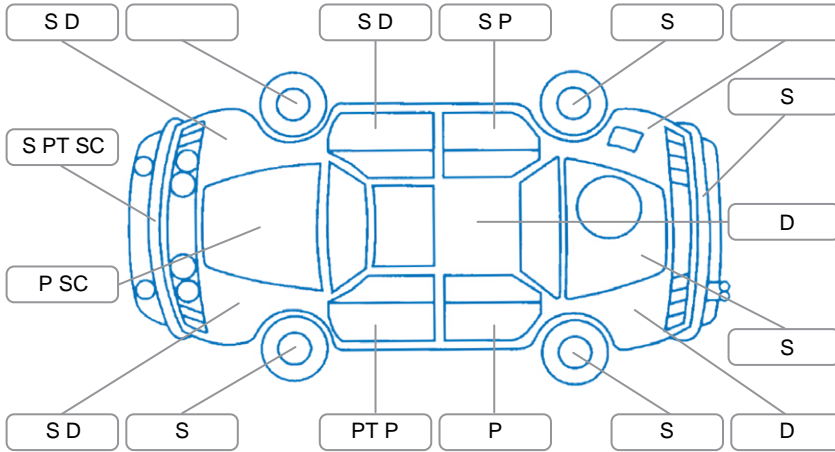

Make:	Mazda	Model:	Axela
Body Style:	Sedan	Year:	2010
Rego No.:	MAQ467	Rego Expiry:	01 Sep 2026
WoF Expiry:	10 Feb 2027	Odometer:	150,747 Kms
Good No.:	28052202	VIN:	7AT0C13JX19105066
Next Service:	160757km	Service History:	No

Key
 S = Scratch R = Rust C = Crack * = Decals W = Significant scuffs
 D = Dent PT = Paint defect P = Pin dent SC = Stone Chips

Note: some defects and blemishes may not be displayed in the diagram

Body Inspection Comments

Right wing mirror damage, windscreen stone chip outside cva,

Conditions During Body Inspection

Under Carriage and Under Bonnet Inspection Comments

Interior Comments

Seats:	Good
Carpets:	Good
Panels:	Good
Dashboard:	Good