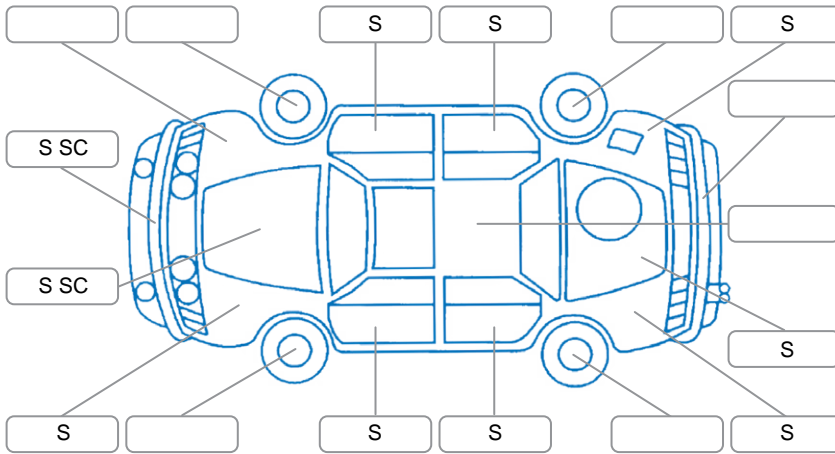

Report ID:	28,052,169	Version:	2
Created:	12 Apr 2026		

Make:	Holden	Model:	Colorado
Body Style:	Utility	Year:	2016
Rego No.:	JUR864	Rego Expiry:	29 Jan 2027
WoF Expiry:	10 Apr 2027	Odometer:	147,155 Kms
Good No.:	28052169	VIN:	MMU148LK0GH643388
Next Service:	152,000	Service History:	No

Key
 S = Scratch R = Rust C = Crack * = Decals W = Significant scuffs
 D = Dent PT = Paint defect P = Pin dent SC = Stone Chips

Note: some defects and blemishes may not be displayed in the diagram

Body Inspection Comments