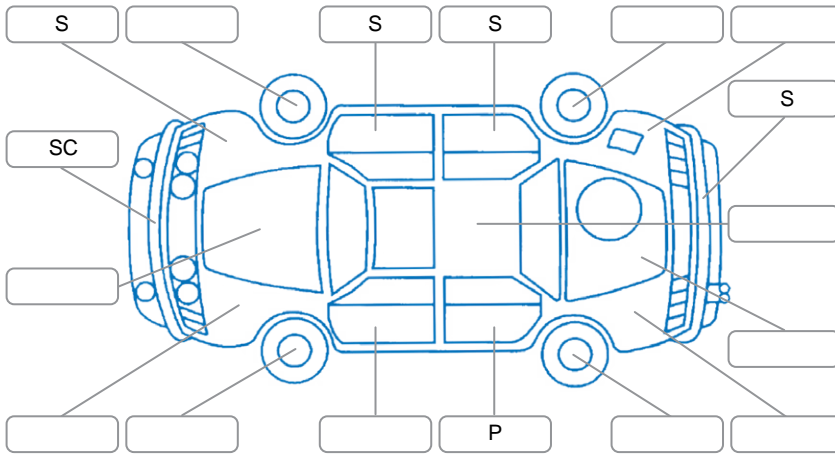

Key
 S = Scratch R = Rust C = Crack * = Decals W = Significant scuffs
 D = Dent PT = Paint defect P = Pin dent SC = Stone Chips

Note: some defects and blemishes may not be displayed in the diagram

Body Inspection Comments

Conditions During Body Inspection	Dry
-----------------------------------	-----

Under Carriage and Under Bonnet Inspection Comments

No leaks seen at the time.
 All tyres are low on tread.

Interior Comments