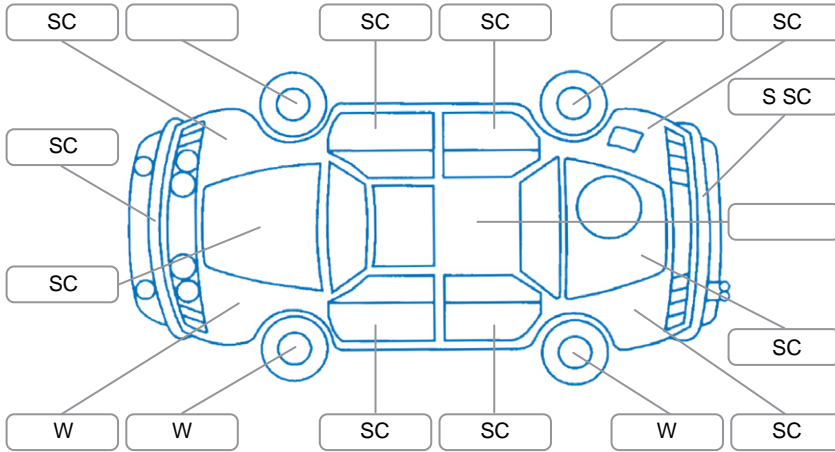

Report ID:	28,052,084	Version:	3
Created:	24 Apr 2026		

Make:	Holden	Model:	Commodore
Body Style:	Sedan	Year:	2002
Rego No.:	ATF678	Rego Expiry:	30 Oct 2026
WoF Expiry:	05 May 2027	Odometer:	165,534 Kms
Good No.:	28052084	VIN:	6H8VXK69F2L875863
Next Service:	175,534	Service History:	No

Key

S = Scratch R = Rust C = Crack * = Decals W = Significant scuffs
 D = Dent PT = Paint defect P = Pin dent SC = Stone Chips

Note: some defects and blemishes may not be displayed in the diagram

Body Inspection Comments