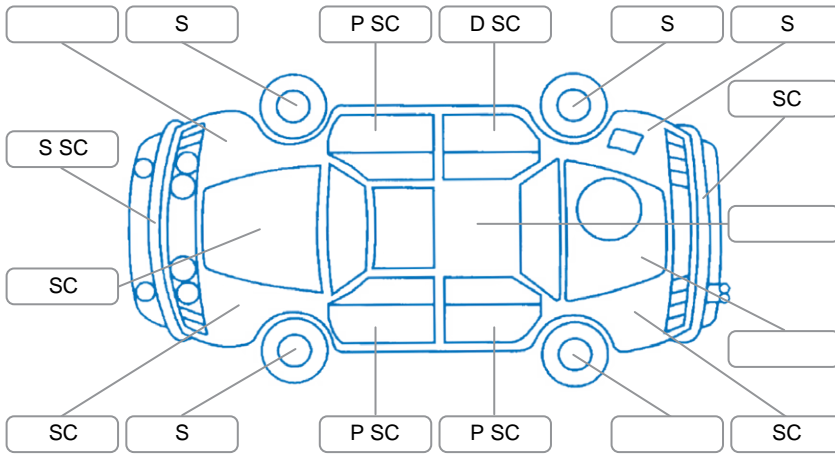

Report ID:	28,052,013	Version:	3
Created:	08 Apr 2026		

Make:	Holden	Model:	Commodore
Body Style:	Sedan	Year:	2018
Rego No.:	LWB122	Rego Expiry:	09 Apr 2026
WoF Expiry:	09 Jan 2027	Odometer:	103,118 Kms
Good No.:	28052013	VIN:	W0VZS6EC9J1165506
Next Service:	113,123 Kms	Service History:	No

Key
 S = Scratch R = Rust C = Crack * = Decals W = Significant scuffs
 D = Dent PT = Paint defect P = Pin dent SC = Stone Chips

Note: some defects and blemishes may not be displayed in the diagram

Body Inspection Comments

Conditions During Body Inspection: Dry

Under Carriage and Under Bonnet Inspection Comments

Interior Comments

Seats:	Good
Carpets:	Good
Panels:	Good
Dashboard:	Good

General Comments

Road Conditions During Test Drive	Dry		
Engine Timing Mechanism	Timing Chain		
Evidence of Cam Belt Replacement	<input type="checkbox"/> Yes	<input type="checkbox"/> No	Kms
Inspected by:	Troy Smith		
Published by:	Shanna Bullion		
Inspection Date:	16 Mar 2026		