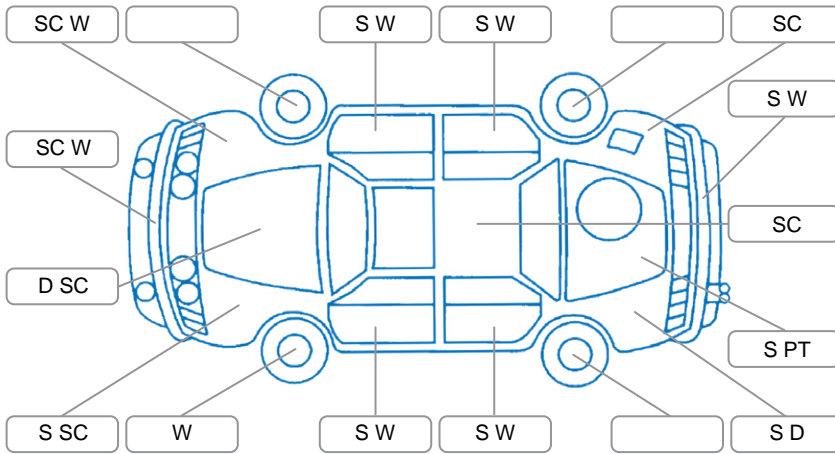

Key

S = Scratch R = Rust C = Crack * = Decals W = Significant scuffs
 D = Dent PT = Paint defect P = Pin dent SC = Stone Chips

Note: some defects and blemishes may not be displayed in the diagram

Body Inspection Comments

Windscreen stone chips

Conditions During Body Inspection

Dry

Under Carriage and Under Bonnet Inspection Comments

Underbody surface rust
 Engine oil leak
 Front wheel drive

Interior Comments

Seats:	Average
Carpets:	Average
Panels:	Average
Dashboard:	Good