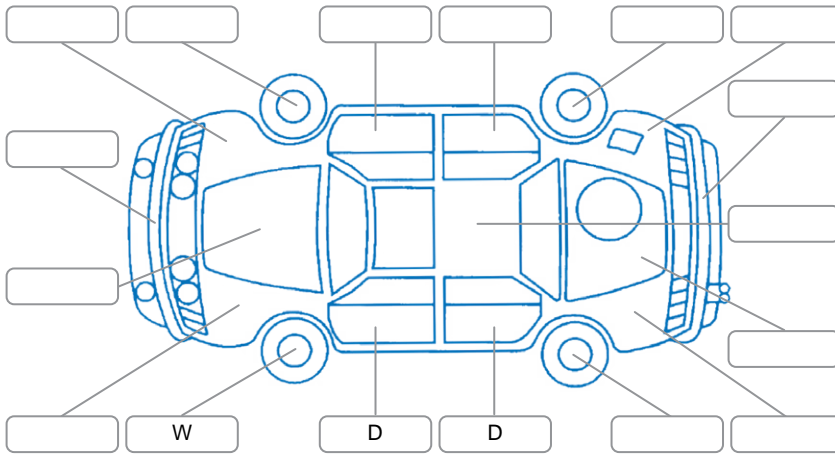

Key
 S = Scratch R = Rust C = Crack * = Decals W = Significant scuffs
 D = Dent PT = Paint defect P = Pin dent SC = Stone Chips

Note: some defects and blemishes may not be displayed in the diagram

Body Inspection Comments

Conditions During Body Inspection: Dry

Under Carriage and Under Bonnet Inspection Comments

Interior Comments

Seats:	Good
Carpets:	Good
Panels:	Good
Dashboard:	Good

General Comments

Road Conditions During Test Drive	Dry		
Engine Timing Mechanism	Timing Chain		
Evidence of Cam Belt Replacement	<input type="checkbox"/> Yes	<input type="checkbox"/> No	Kms
Inspected by:	Eleoit Kumar		
Published by:	Sam Huang		
Inspection Date:	18 Mar 2026		