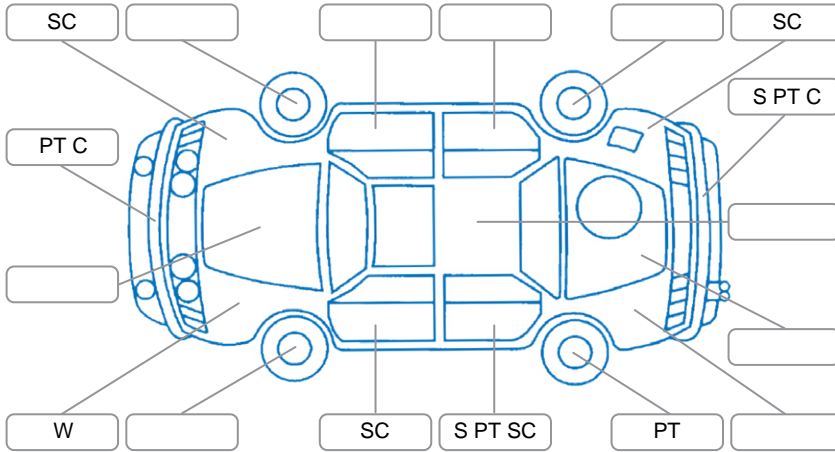

Report ID:	28,051,492	Version:	2
Created:	27 Mar 2026		

Make:	Mazda	Model:	Premacy
Body Style:	Wagon	Year:	2011
Rego No.:	QAW519	Rego Expiry:	28 Jun 2026
WoF Expiry:	19 Jan 2027	Odometer:	99,995 Kms
Good No.:	28051492	VIN:	7AT0C133X23130473
Next Service:	113,000km	Service History:	No

**Key**

S = Scratch    R = Rust    C = Crack    \* = Decals    W = Significant scuffs  
 D = Dent    PT = Paint defect    P = Pin dent    SC = Stone Chips

Note: some defects and blemishes may not be displayed in the diagram