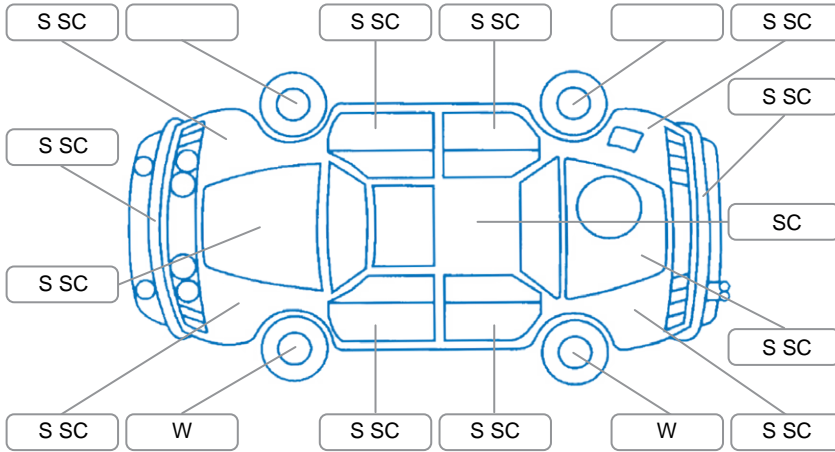

Report ID:	28,051,485	Version:	2
Created:	17 Mar 2026		

Make:	Mini	Model:	ONE
Body Style:	Hatchback	Year:	2013
Rego No.:	JDL970	Rego Expiry:	22 Aug 2026
WoF Expiry:	28 Dec 2026	Odometer:	127,944 Kms
Good No.:	28051485	VIN:	WMWZA32000WN21183
Next Service:	13770035	Service History:	No

Key

S = Scratch R = Rust C = Crack * = Decals W = Significant scuffs
 D = Dent PT = Paint defect P = Pin dent SC = Stone Chips

Note: some defects and blemishes may not be displayed in the diagram

Body Inspection Comments

Conditions During Body Inspection: Dry

Under Carriage and Under Bonnet Inspection Comments

2wd/engine oil leak/

Interior Comments

Seats:	Average
Carpets:	Average
Panels:	Average
Dashboard:	Average

General Comments