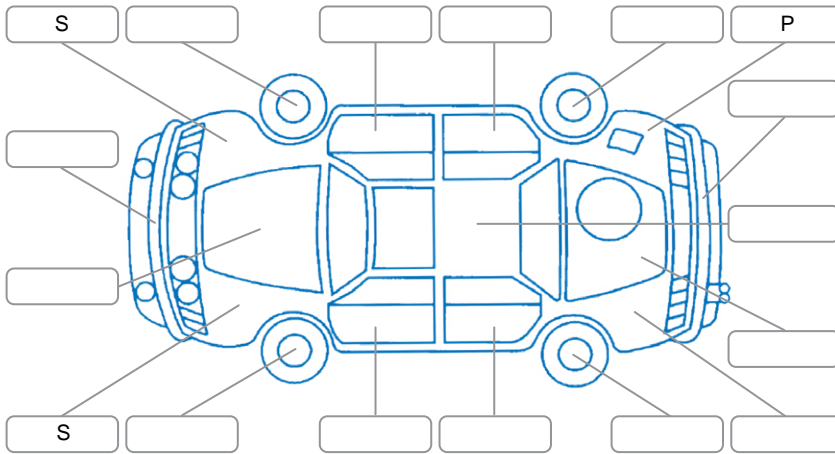

Report ID:	28,051,463	Version:	2
Created:	26 May 2026		

Make:	Nissan	Model:	Note
Body Style:	Hatchback	Year:	2021
Rego No.:		Rego Expiry:	
WoF Expiry:	20 May 2027	Odometer:	87,502 Kms
Good No.:	28051463	VIN:	7AT0DH79X26420095
Next Service:	97,510kms	Service History:	No

**Key**  
 S = Scratch    R = Rust    C = Crack    \* = Decals    W = Significant scuffs  
 D = Dent    PT = Paint defect    P = Pin dent    SC = Stone Chips

Note: some defects and blemishes may not be displayed in the diagram