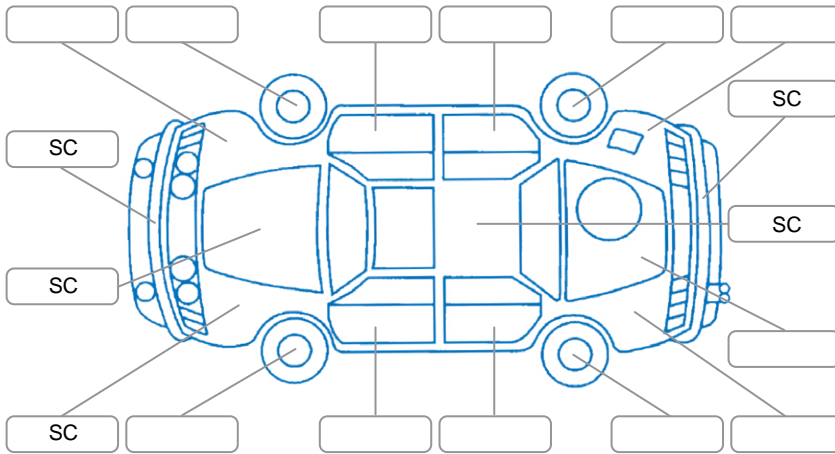

Report ID:	28,051,459	Version:	3
Created:	28 May 2026		

Make:	Subaru	Model:	Outback
Body Style:	Wagon	Year:	2017
Rego No.:		Rego Expiry:	
WoF Expiry:	15 May 2027	Odometer:	125,126 Kms
Good No.:	28051459	VIN:	7AT0GF0BX26033199
Next Service:	135,120 Kms	Service History:	No

**Key**  
 S = Scratch    R = Rust    C = Crack    \* = Decals    W = Significant scuffs  
 D = Dent    PT = Paint defect    P = Pin dent    SC = Stone Chips

Note: some defects and blemishes may not be displayed in the diagram