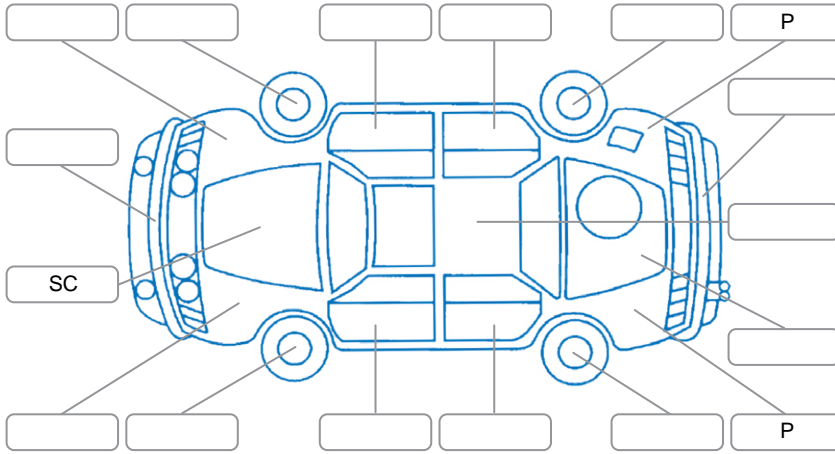

Report ID:	28,051,444	Version:	2
Created:	24 May 2026		

Make:	Mazda	Model:	Axela
Body Style:	Sedan	Year:	2013
Rego No.:		Rego Expiry:	
WoF Expiry:	20 May 2027	Odometer:	132,062 Kms
Good No.:	28051444	VIN:	7AT0C13JX26102410
Next Service:	142,000kms	Service History:	No

Key

S = Scratch R = Rust C = Crack * = Decals W = Significant scuffs
 D = Dent PT = Paint defect P = Pin dent SC = Stone Chips

Note: some defects and blemishes may not be displayed in the diagram

Body Inspection Comments