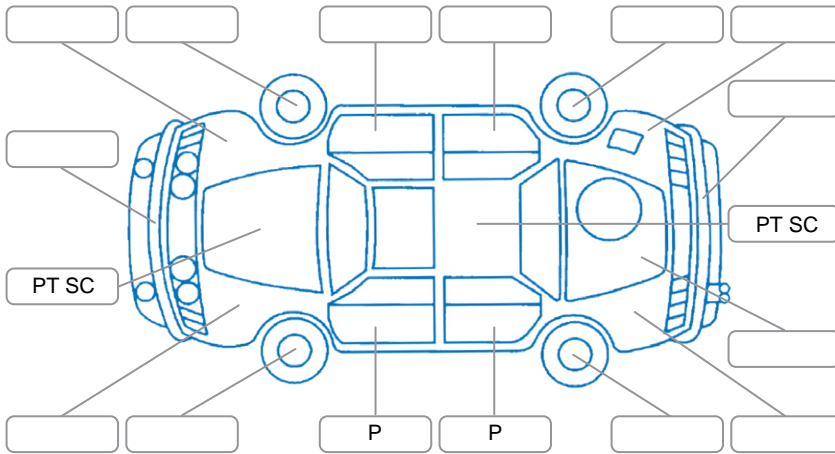

Report ID:	28,051,416	Version:	2
Created:	02 Jun 2026		

Make:	Subaru	Model:	Exiga
Body Style:	Wagon	Year:	2012
Rego No.:		Rego Expiry:	
WoF Expiry:	22 May 2027	Odometer:	83,651 Kms
Good No.:	28051416	VIN:	7AT0GF1RX26020084
Next Service:	93,640 Kms	Service History:	No

**Key**

S = Scratch    R = Rust    C = Crack    \* = Decals    W = Significant scuffs  
 D = Dent    PT = Paint defect    P = Pin dent    SC = Stone Chips

Note: some defects and blemishes may not be displayed in the diagram

**Body Inspection Comments**

Conditions During Body Inspection: Wet

**Under Carriage and Under Bonnet Inspection Comments**

**Interior Comments**

Seats:	Rip in drivers seat.
Carpets:	Average
Panels:	Average
Dashboard:	Good