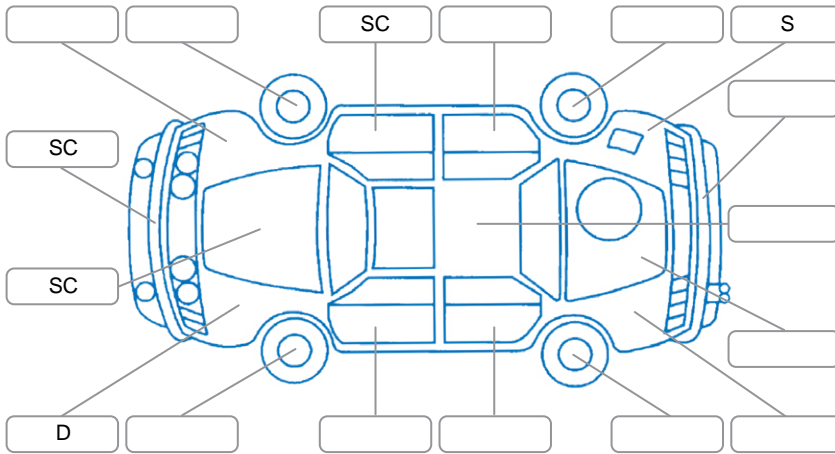

Report ID:	28,051,400	Version:	1
Created:	22 May 2026		

Make:	Nissan	Model:	Teana
Body Style:		Year:	2018
Rego No.:		Rego Expiry:	
WoF Expiry:	12 May 2027	Odometer:	87,813 Kms
Good No.:	28051400	VIN:	7AT0DH71X26116508
Next Service:	97700	Service History:	No

Key

S = Scratch R = Rust C = Crack * = Decals W = Significant scuffs
 D = Dent PT = Paint defect P = Pin dent SC = Stone Chips

Note: some defects and blemishes may not be displayed in the diagram

Body Inspection Comments

Conditions During Body Inspection: Dry

Under Carriage and Under Bonnet Inspection Comments

Interior Comments

Seats:	Good
Carpets:	Good
Panels:	Good
Dashboard:	Good

General Comments

Road Conditions During Test Drive	Dry	
Engine Timing Mechanism	Timing Chain	
Evidence of Cam Belt Replacement	<input type="checkbox"/> Yes <input type="checkbox"/> No	Kms
Inspected by:	Alana Saunders	
Published by:	Alana Saunders	
Inspection Date:	22 May 2026	