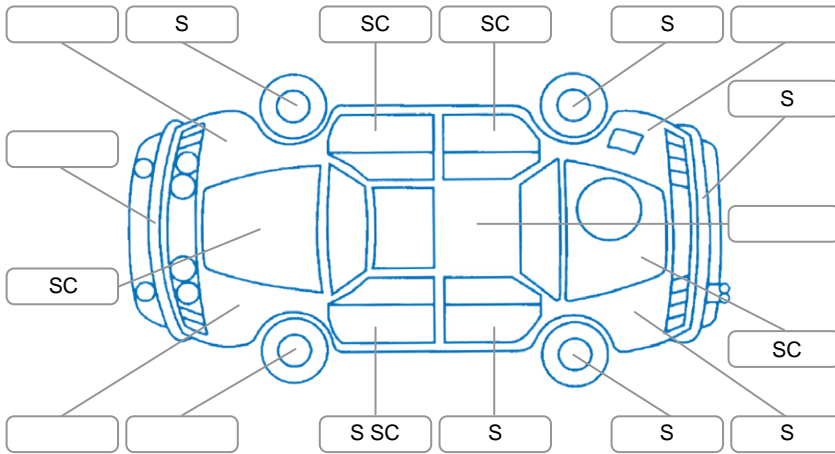

Report ID:	28,051,382	Version:	2
Created:	02 Jun 2026		

Make:	Toyota	Model:	Vellfire
Body Style:	Wagon	Year:	2013
Rego No.:		Rego Expiry:	
WoF Expiry:	15 May 2027	Odometer:	95,986 Kms
Good No.:	28051382	VIN:	7AT0H65MX26260758
Next Service:	105,970 Kms	Service History:	No

Key
 S = Scratch R = Rust C = Crack * = Decals W = Significant scuffs
 D = Dent PT = Paint defect P = Pin dent SC = Stone Chips

Note: some defects and blemishes may not be displayed in the diagram

Body Inspection Comments

Conditions During Body Inspection: Dry

Under Carriage and Under Bonnet Inspection Comments

Interior Comments

Seats:	Good
Carpets:	Good
Panels:	Good
Dashboard:	Average, Steering wheel starting to peel

General Comments