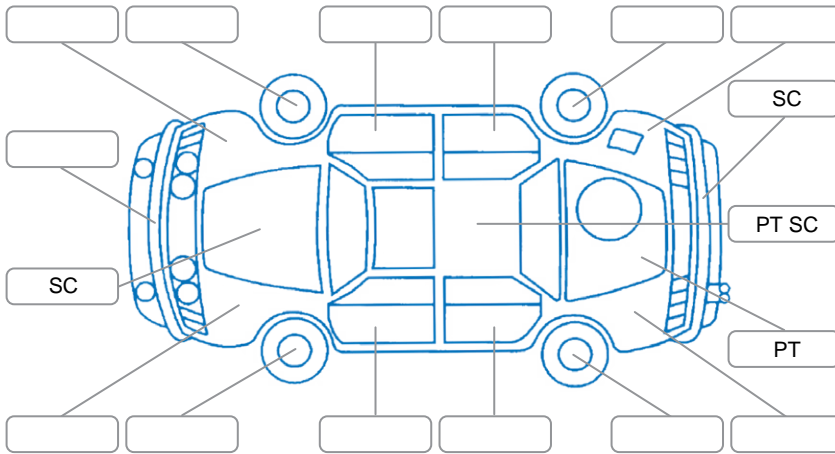

Report ID:	28,051,330	Version:	2
Created:	30 Jun 2026		

Make:	Toyota	Model:	Vellfire
Body Style:	SUV	Year:	2014
Rego No.:		Rego Expiry:	
WoF Expiry:	18 Jun 2027	Odometer:	136,696 Kms
Good No.:	28051330	VIN:	7AT0H65MX26037376
Next Service:	146,692 Kms	Service History:	No

Key
 S = Scratch R = Rust C = Crack * = Decals W = Significant scuffs
 D = Dent PT = Paint defect P = Pin dent SC = Stone Chips

Note: some defects and blemishes may not be displayed in the diagram

Body Inspection Comments

Left wing mirror indicator lens chipped.

Conditions During Body Inspection

Dry

Under Carriage and Under Bonnet Inspection Comments

Interior Comments

Seats:	Good
Carpets:	Good
Panels:	Good
Dashboard:	Good

General Comments