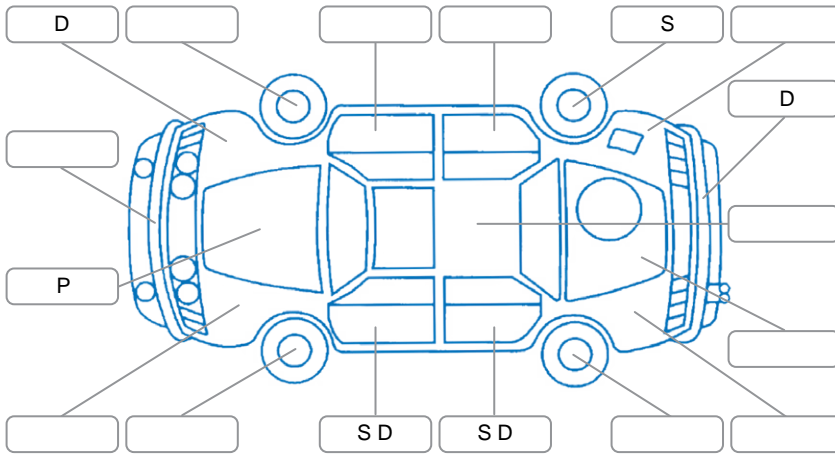

Report ID:	28,051,324	Version:	3
Created:	28 May 2026		

Make:	Subaru	Model:	Outback
Body Style:	Wagon	Year:	2013
Rego No.:		Rego Expiry:	
WoF Expiry:	11 May 2027	Odometer:	78,004 Kms
Good No.:	28051324	VIN:	7AT0GF0BX26025266
Next Service:	87,991kms	Service History:	No

**Key**  
 S = Scratch    R = Rust    C = Crack    \* = Decals    W = Significant scuffs  
 D = Dent    PT = Paint defect    P = Pin dent    SC = Stone Chips

Note: some defects and blemishes may not be displayed in the diagram