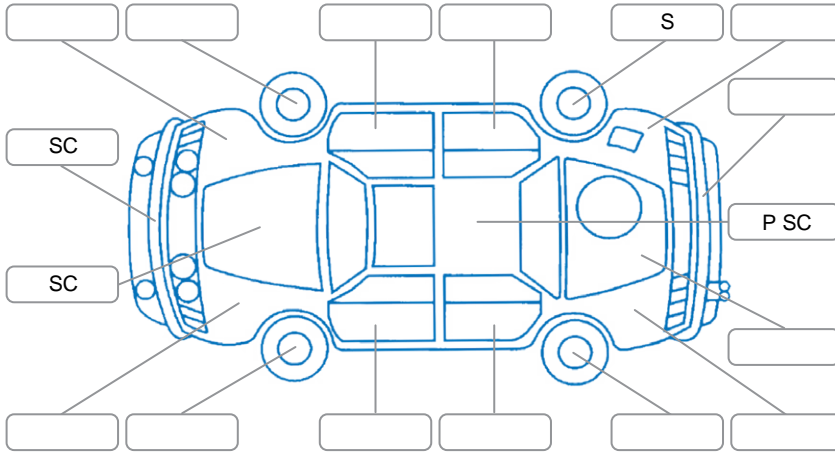

Report ID:	28,051,311	Version:	1
Created:	11 May 2026		

Make:	Toyota	Model:	Corolla
Body Style:	Wagon	Year:	2020
Rego No.:		Rego Expiry:	
WoF Expiry:	08 May 2027	Odometer:	69,586 Kms
Good No.:	28051311	VIN:	7at0h607x26031089
Next Service:	79,582	Service History:	No

**Key**

S = Scratch    R = Rust    C = Crack    \* = Decals    W = Significant scuffs  
 D = Dent    PT = Paint defect    P = Pin dent    SC = Stone Chips

Note: some defects and blemishes may not be displayed in the diagram