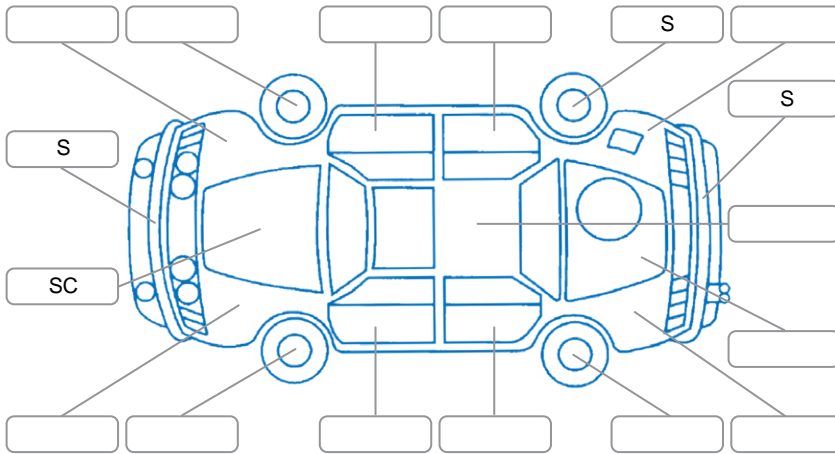

Report ID:	28,051,278	Version:	3
Created:	18 May 2026		

Make:	Subaru	Model:	Impreza
Body Style:	Sedan	Year:	2015
Rego No.:		Rego Expiry:	
WoF Expiry:	11 May 2027	Odometer:	26,847 Kms
Good No.:	28051278	VIN:	7AT0GF09X26018836
Next Service:	36,833kms	Service History:	No

**Key**  
 S = Scratch    R = Rust    C = Crack    \* = Decals    W = Significant scuffs  
 D = Dent    PT = Paint defect    P = Pin dent    SC = Stone Chips

Note: some defects and blemishes may not be displayed in the diagram