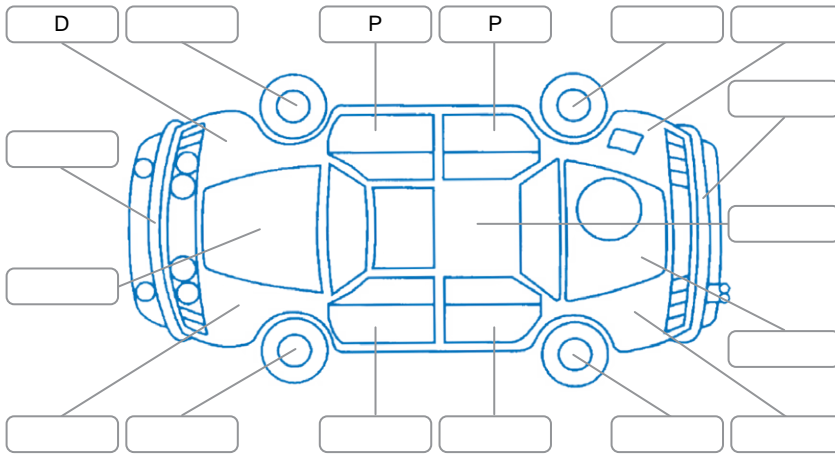

Report ID:	28,051,250	Version:	1
Created:	03 Jul 2026		

Make:	Nissan	Model:	Serena
Body Style:	SUV	Year:	2013
Rego No.:	RUF586	Rego Expiry:	24 Dec 2026
WoF Expiry:	10 Jun 2027	Odometer:	70,157 Kms
Good No.:	28051250	VIN:	7AT0DH3FX26126449
Next Service:	80,147kms	Service History:	No

Key

S = Scratch R = Rust C = Crack * = Decals W = Significant scuffs
 D = Dent PT = Paint defect P = Pin dent SC = Stone Chips

Note: some defects and blemishes may not be displayed in the diagram

Body Inspection Comments

8 seater.
 4 Brand new tyres. Factory Run-Flat kit stored under 2nd row right seat base pad lid.

Conditions During Body Inspection Dry

Under Carriage and Under Bonnet Inspection Comments

Interior Comments