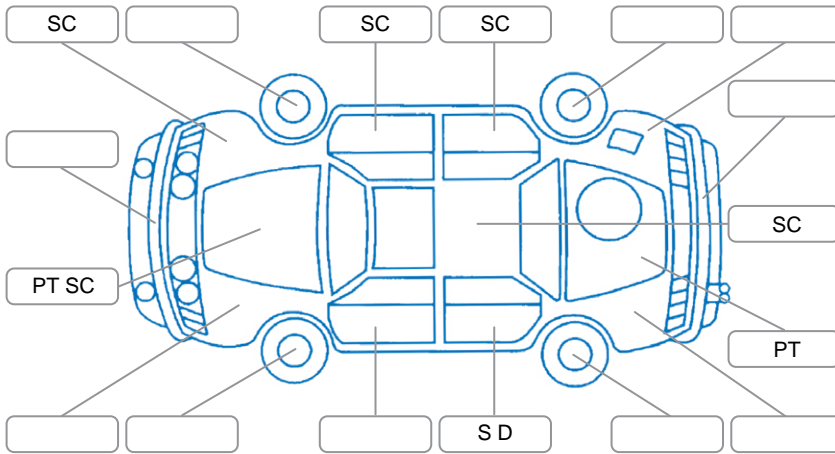

Report ID:	28,051,245	Version:	1
Created:	16 Jun 2026		

Make:	Toyota	Model:	Alphard
Body Style:	SUV	Year:	2012
Rego No.:	RSK504	Rego Expiry:	28 Nov 2026
WoF Expiry:	27 May 2027	Odometer:	122,900 Kms
Good No.:	28051245	VIN:	7AT0H65MX26234044
Next Service:	132879	Service History:	No

**Key**

S = Scratch    R = Rust    C = Crack    \* = Decals    W = Significant scuffs  
 D = Dent    PT = Paint defect    P = Pin dent    SC = Stone Chips

Note: some defects and blemishes may not be displayed in the diagram