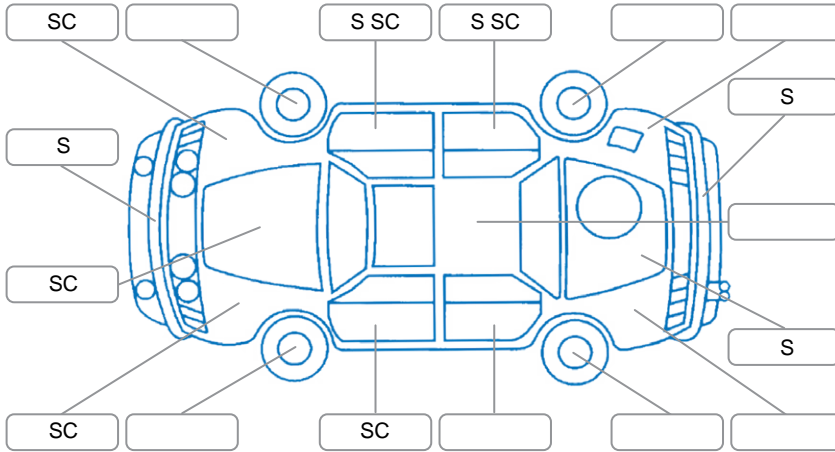

Report ID:	28,051,209	Version:	1
Created:	10 Jun 2026		

Make:	Nissan	Model:	Serena
Body Style:	SUV	Year:	2014
Rego No.:		Rego Expiry:	
WoF Expiry:	08 Jun 2027	Odometer:	122,325 Kms
Good No.:	28051209	VIN:	7AT0DH3FX26253230
Next Service:	132,316 Kms	Service History:	No

Key

S = Scratch R = Rust C = Crack * = Decals W = Significant scuffs
 D = Dent PT = Paint defect P = Pin dent SC = Stone Chips

Note: some defects and blemishes may not be displayed in the diagram

Body Inspection Comments