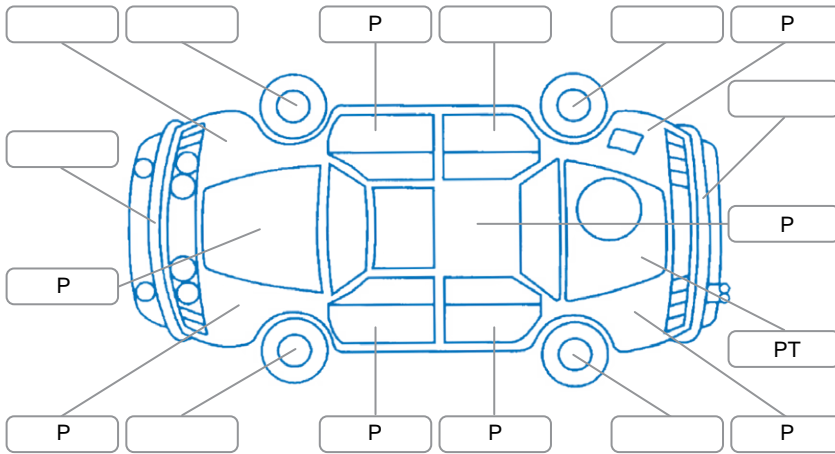

Report ID:	28,051,189	Version:	2
Created:	17 Jun 2026		

Make:	Subaru	Model:	Outback
Body Style:	Wagon	Year:	2015
Rego No.:	RPG542	Rego Expiry:	15 Dec 2026
WoF Expiry:	04 Jun 2027	Odometer:	91,134 Kms
Good No.:	28051189	VIN:	7AT0GF16X26007831
Next Service:	101000 Kms	Service History:	No

Key
 S = Scratch R = Rust C = Crack * = Decals W = Significant scuffs
 D = Dent PT = Paint defect P = Pin dent SC = Stone Chips

Note: some defects and blemishes may not be displayed in the diagram

Body Inspection Comments