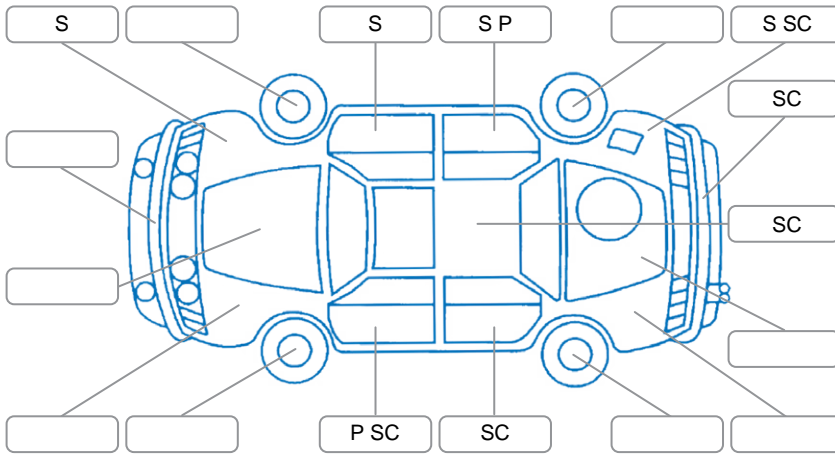

Report ID:	28,051,170	Version:	3
Created:	12 Jun 2026		

Make:	Subaru	Model:	Legacy
Body Style:	Wagon	Year:	2016
Rego No.:		Rego Expiry:	
WoF Expiry:	05 Jun 2027	Odometer:	86,194 Kms
Good No.:	28051170	VIN:	7AT0GF0BX26023668
Next Service:	96,188 Kms	Service History:	No

**Key**  
 S = Scratch    R = Rust    C = Crack    \* = Decals    W = Significant scuffs  
 D = Dent    PT = Paint defect    P = Pin dent    SC = Stone Chips

Note: some defects and blemishes may not be displayed in the diagram