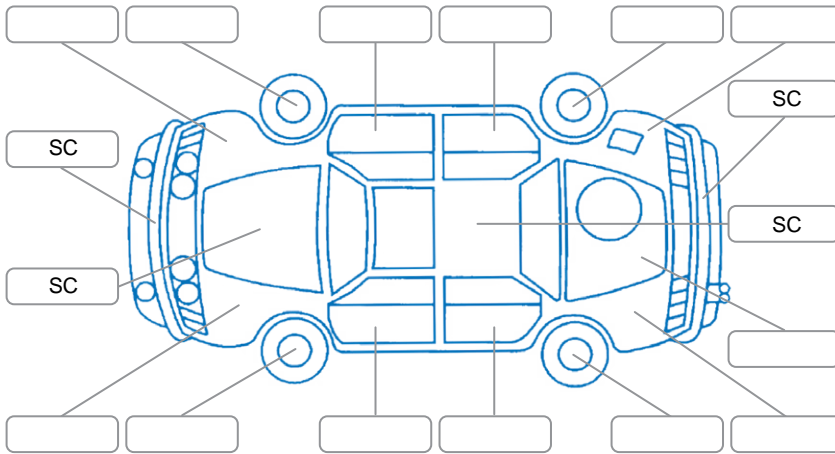

Report ID:	28,051,162	Version:	1
Created:	18 Jun 2026		

Make:	Toyota	Model:	Corolla Fielder
Body Style:	SUV	Year:	2017
Rego No.:		Rego Expiry:	
WoF Expiry:	16 Jun 2027	Odometer:	81,130 Kms
Good No.:	28051162	VIN:	7AT0H607X26049437
Next Service:	91,126	Service History:	No

Key
 S = Scratch R = Rust C = Crack * = Decals W = Significant scuffs
 D = Dent PT = Paint defect P = Pin dent SC = Stone Chips

Note: some defects and blemishes may not be displayed in the diagram

Body Inspection Comments