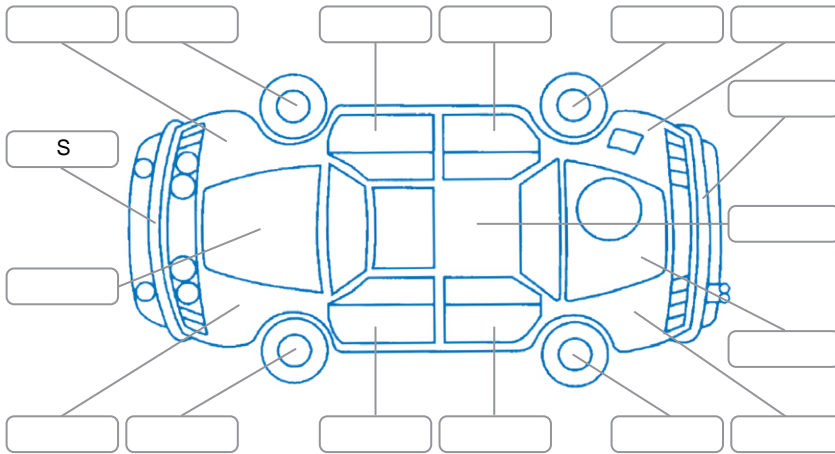

Report ID:	28,051,127	Version:	3
Created:	20 Jun 2026		

Make:	Subaru	Model:	Impreza
Body Style:	Hatchback	Year:	2013
Rego No.:		Rego Expiry:	
WoF Expiry:	05 Jun 2027	Odometer:	96,132 Kms
Good No.:	28051127	VIN:	7AT0GF1XX26033134
Next Service:	106,000kms	Service History:	No

**Key**  
 S = Scratch    R = Rust    C = Crack    \* = Decals    W = Significant scuffs  
 D = Dent    PT = Paint defect    P = Pin dent    SC = Stone Chips

Note: some defects and blemishes may not be displayed in the diagram