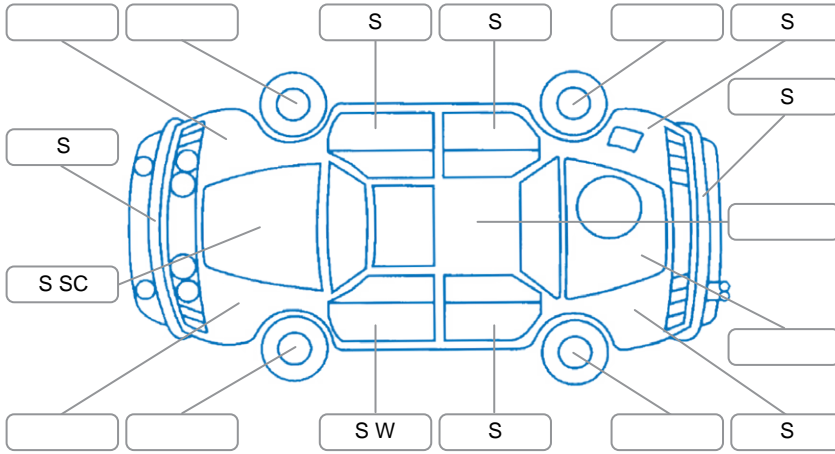

Report ID:	28,050,784	Version:	2
Created:	04 Apr 2026		

Make:	Volkswagen	Model:	Tiguan
Body Style:	SUV	Year:	2018
Rego No.:	NEF928	Rego Expiry:	06 Jun 2026
WoF Expiry:	29 Jan 2027	Odometer:	105,000 Kms
Good No.:	28050784	VIN:	WVGZZZ5NZJW420800
Next Service:	114,000 kms	Service History:	Yes

Key

S = Scratch R = Rust C = Crack * = Decals W = Significant scuffs
 D = Dent PT = Paint defect P = Pin dent SC = Stone Chips

Note: some defects and blemishes may not be displayed in the diagram

Body Inspection Comments

Conditions During Body Inspection: Dry

Under Carriage and Under Bonnet Inspection Comments

Coolant leaking.

Interior Comments

Seats:	Good
Carpets:	Good
Panels:	Good
Dashboard:	Good

General Comments

Cruise control light stays on and can't be turned off. Needs further investigation.